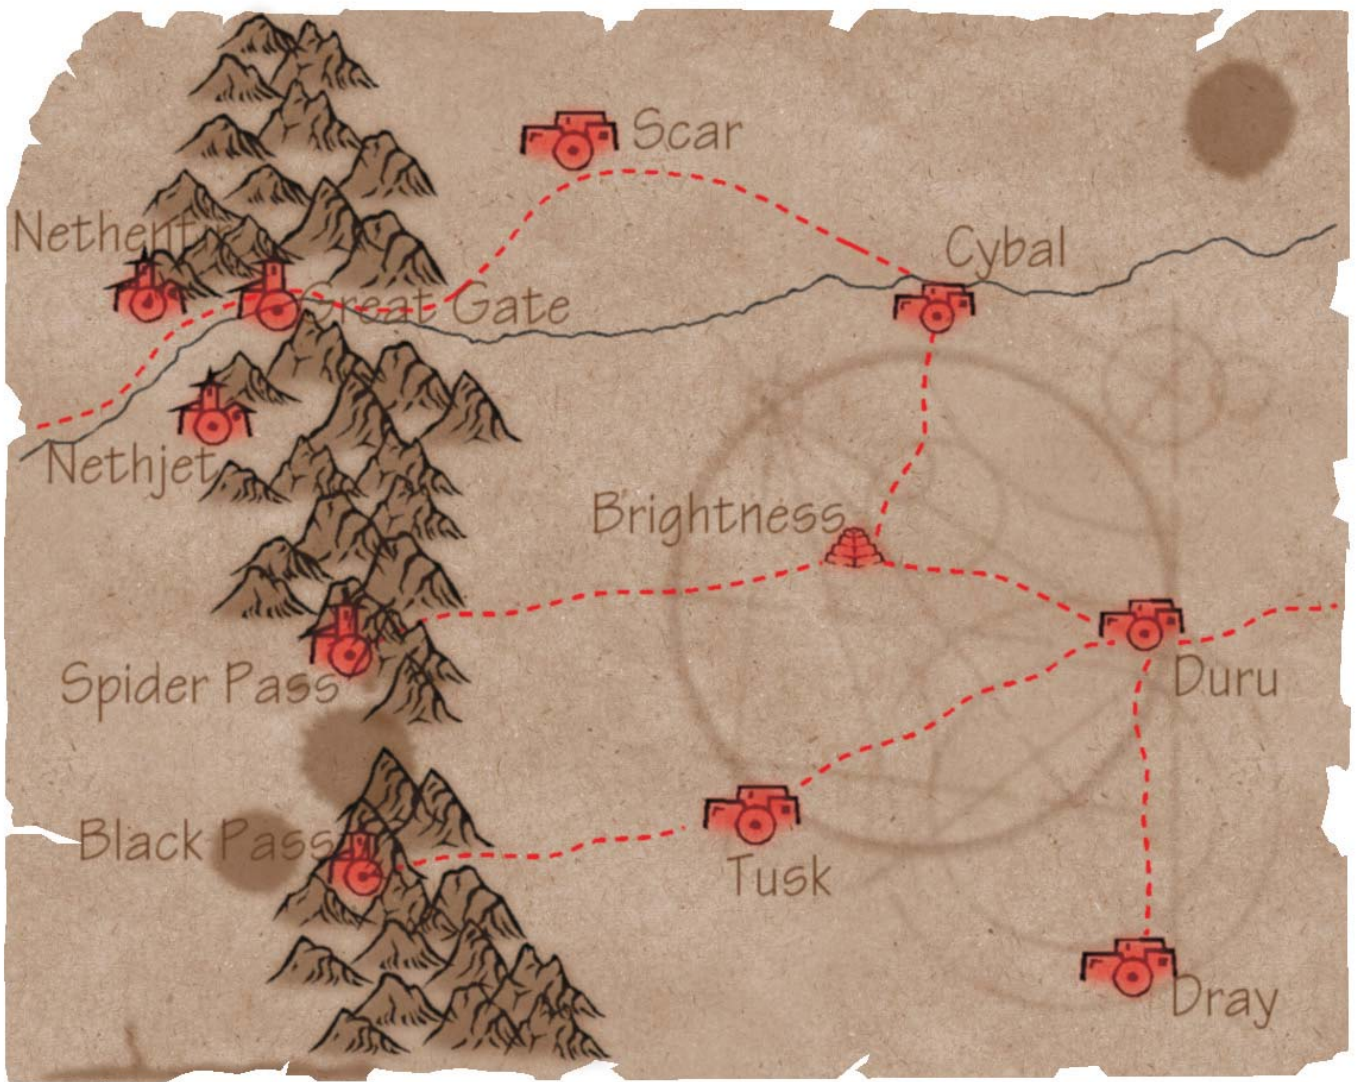

Lady Suka, Paladin of Torm

Mountain Pass to Thay

Thayan Red Wizard

A Sketch of Eastern Thay
(Maps of Thay are Illegal)

Gandborn

Master Tembril

- 1 Tembril Tower
- 2 Temple of Bane
- 3 Dread Legion Fort
- 4 The Prancing Zombie
- 5 Undead Servitor Manufactory
- 6 Abandoned Manor
- 7 Serf Warrens
- 8 Eidolos Manor

Eidolos, Tiefling-Vampire

Water Genasi
Gladiator

Yuirwood Elf