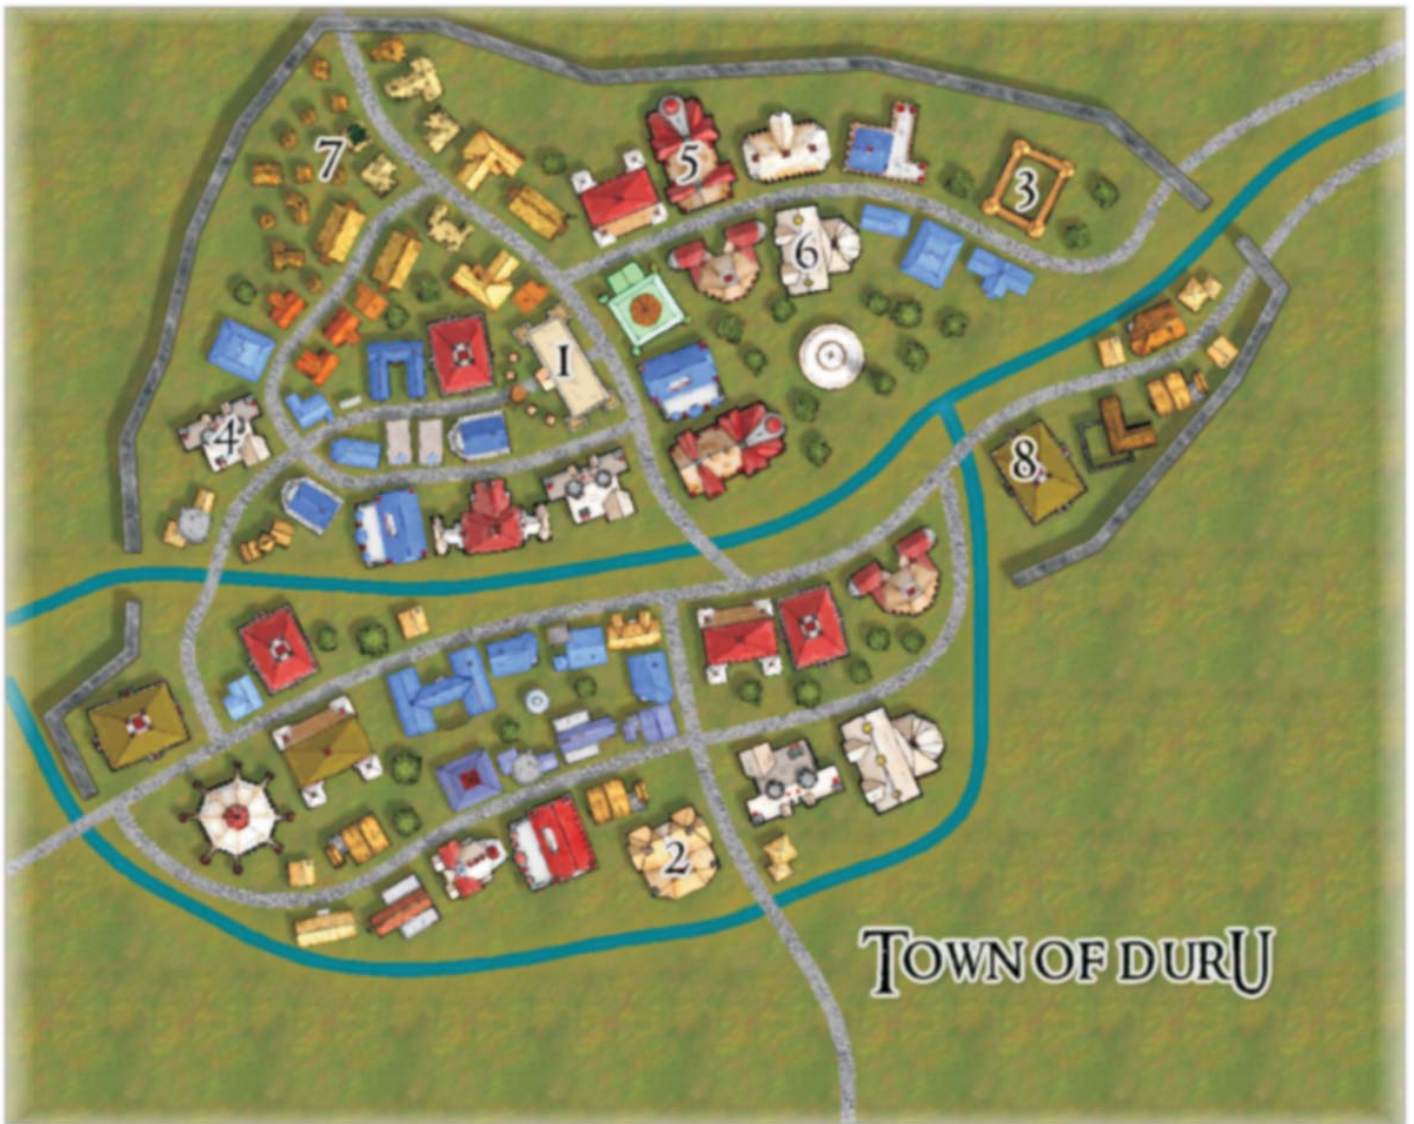

Lady Suka, Paladin of Torm

Mountain Pass to Thay

Thayan Red Wizard

A Sketch of Eastern Thay
(Maps of Thay are Illegal)

Gandborn

Master Tembril

- 1 Tembril Tower
- 2 Temple of Bane
- 3 Dread Legion Fort
- 4 The Prancing Zombie
- 5 Undead Servitor Manufactory
- 6 Abandoned Manor
- 7 Serf Warrens
- 8 Eidolos Manor

Eidolos, Tiefling-Vampire

Water Genasi
Gladiator

Yuirwood Elf